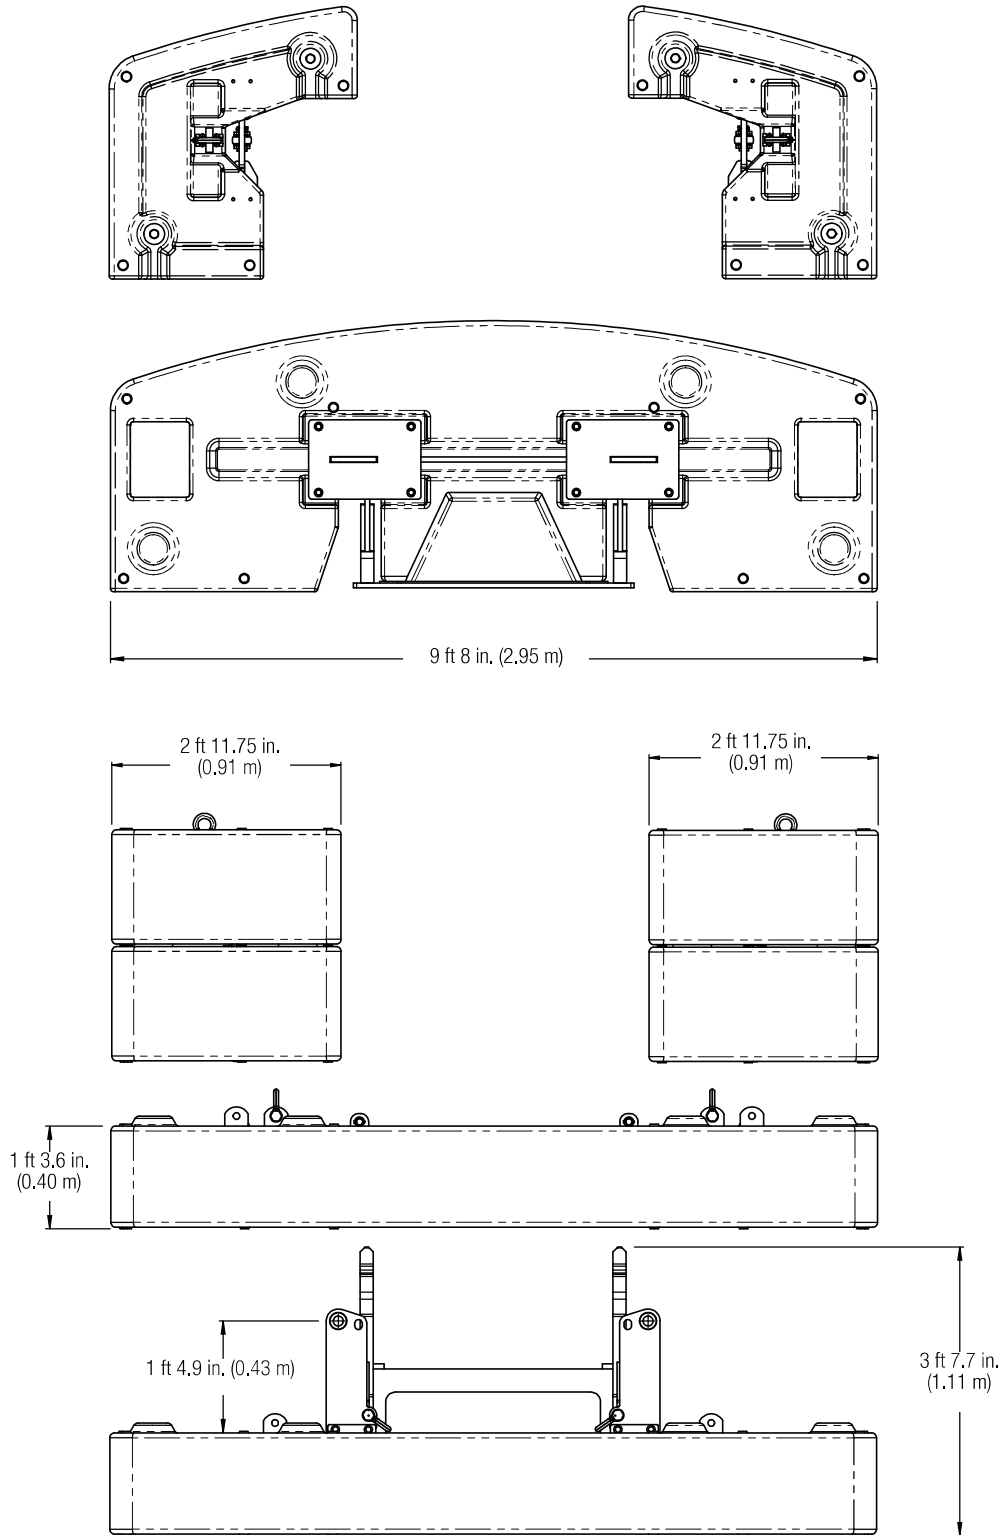

TRANSPORT DIMENSIONS

Figure 49: GTC-900 transport dimensions, with tracks

NOTE: Transport dimensions listed are for GTC-900 cranes with 35.4 in. (900 mm) wide tracks installed.

Figure 50: GTC-900 transport dimensions, without tracks

TRANSPORT DIMENSIONS—COUNTERWEIGHT

Figure 51: GTC-900 counterweight dimensions

TRANSPORT DIMENSIONS—OPTIONAL LIFTING ATTACHMENTS

Figure 52: Optional jibs