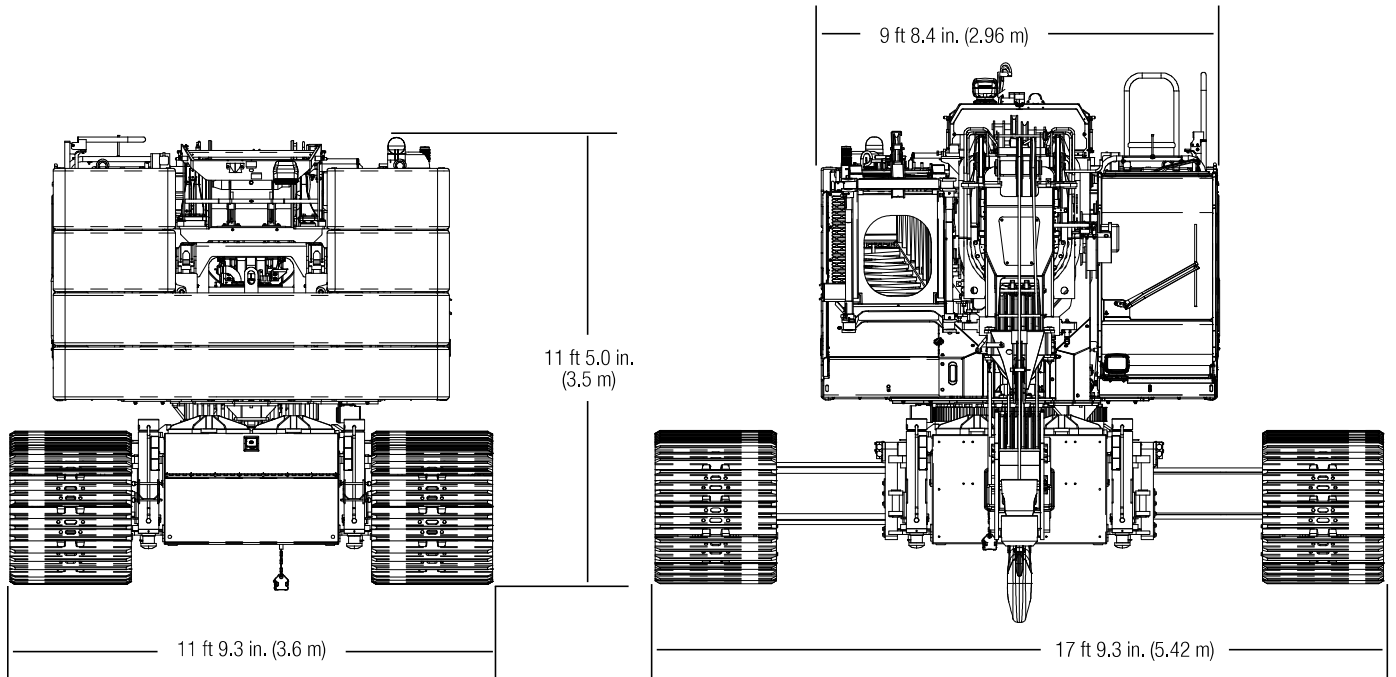

TRANSPORT DIMENSIONS

Figure 49: GTC-900 transport dimensions, with tracks

NOTE: Transport dimensions listed are for GTC-900 cranes with 35.4 in. (900 mm) wide tracks installed.

Figure 50: GTC-900 transport dimensions, without tracks

TRANSPORT DIMENSIONS—COUNTERWEIGHT

Figure 51: GTC-900 counterweight dimensions

TRANSPORT DIMENSIONS—OPTIONAL LIFTING ATTACHMENTS

Figure 52: Optional jibs