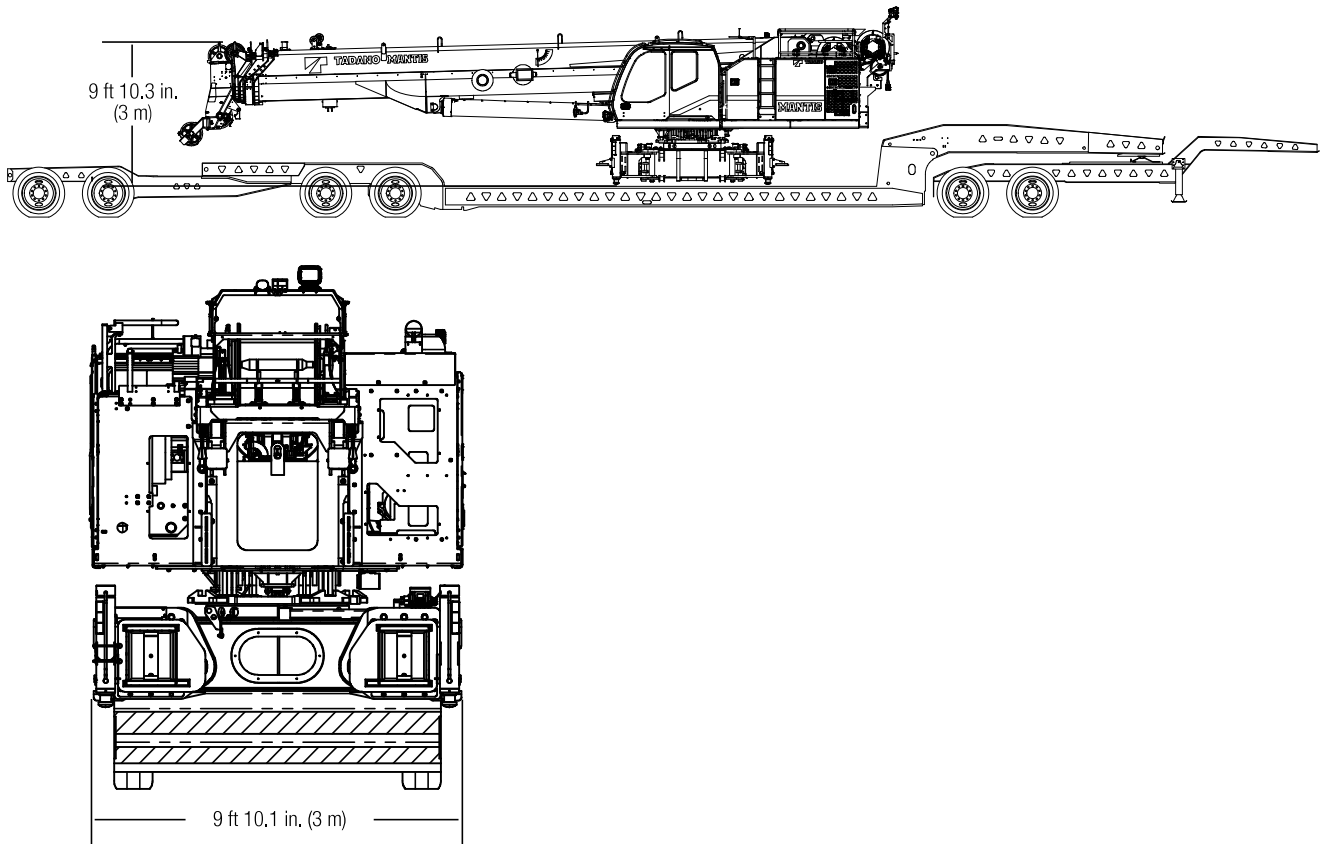

TRANSPORT DIMENSIONS

Figure 49: GTC-900 transport dimensions, with tracks

NOTE: Transport dimensions listed are for GTC-900 cranes with 35.4 in. (900 mm) wide tracks installed.

Figure 50: GTC-900 transport dimensions, without tracks

TRANSPORT DIMENSIONS—COUNTERWEIGHT

Figure 51: GTC-900 counterweight dimensions

TRANSPORT DIMENSIONS—OPTIONAL LIFTING ATTACHMENTS

Figure 52: Optional jibs